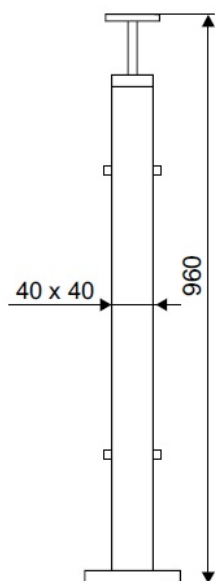

PRODUCT SHEET

Description:

Baluster Post SS304, 40x40x1,5mm, L 879mm, 90DG, Fixed Hand Rail, 2 Holes On 2 Side
W/M8x14mm Screws F/Clamps, Incl. Base, Cover Cap & 4 Floor Plugs & Screws, W/Flat Handrail, All,
Brushed SS304, (Glass Clamps to Be Bought Separately)

Item number:

22.10.352-0

Units	Box	Carton	HS Code	Barcode
Pcs.	1	6	8302419000	
				5704866083829

SISO A/S

Mileparken 11
DK-2740 Skovlunde
Denmark
VAT: DK 24786013

Phone +45 45 830 900

www.siso.dk
siso@siso.dk

Danske Bank
Nytorv Branch
Copenhagen
SWIFT: DABADKKK

Account no.
4180 3112 112936
IBAN Account
DK7230003112112936